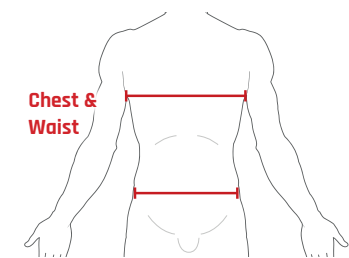

SIZING GUIDE IMPERIAL

MOTO COLLECTION

Product code	BACK PROTECTORS	Measurement	Ladies M	S	M	L	XL	
FF1024	Pro Sub 4K	Waist to shoulder	-	14" - 16"	16" - 18"	18" - 19¾"	19¾" - 21"	-
FF1042	Pro L2K Dynamic	Waist to shoulder	16" - 18"	16" - 18"	18½" - 20"	19¾" - 21½"	-	-
FF1054	FreeLite	Waist to shoulder	-	12½" - 14½"	14½" - 16"	16" - 17½"	-	-
	UPPER BODY	Measurement	XS	S	M	L	XL	
FF20132	EX-K Harness Adventure	Torso length	-	> 17"	17¼" - 18½"	18½"+	-	-
FF20122	EX-K Harness Flite +	Torso length	-	> 17"	17¼" - 18½"	18½"+	-	-
FF20112	EX-K Harness Flite	Torso length	-	> 17"	17¼" - 18½"	18½"+	-	-
FF40041	Rib Protector V2	Age	-	13 - 14 years	15 - 21 years	21 + years	-	-
		Chest	-	31" - 32½"	33" - 37"	37½" - 41"	-	-
		Measurement	S/M	S/M	L/XL	L/XL		
FF40131	Elite Chest Protector	Chest	-	39" - 43"	39" - 43"	44"+	44"+	-
	LIMB PROTECTORS	Measurement	XS	S	M	L	XL	
FF3114/FF3124	Pro Tube X-V 1 & 2	Elbow/Knee joint	-	10" - 12"	12¼" - 15¾"	16"+	-	-
FF7400/FF7410	Sport Tube 1 & 2	Elbow/Knee joint	-	10" - 12"	12¼" - 15¾"	16"+	-	-
FF2014	EX-K Arm Protector	Elbow joint	-	> 12"	12¼" - 13¾"	14"+	-	-
	ARMoured CLOTHING	Measurement	XS	S	M	L	XL / XXL	
FF3036/FF3046	Pro Shirt X-V 1 & 2	Chest	-	35" - 39"	40" - 44"	45" - 48"	49" - 53"	-
FF3109/FF3129	Pro Jacket X-V 1 & 2	Chest	-	37" - 41"	42" - 46"	47" - 50"	51" - 54"	-
FF3049/FF3059	Pro Vest X-V 1 & 2	Chest	-	35" - 39"	40" - 44"	45" - 48"	49" - 53"	-
FF30441/FF30442	Pro Pants X-V 1 & 2	Waist	-	30" - 33"	34" - 37"	38" - 41"	42" - 45"	-
FF30401/FF30402	Pro Shorts X-V 1 & 2	Waist	-	30" - 33"	34" - 37"	38" - 41"	42" - 45"	-
		Measurement	XS	S	M	L	XL	
FF7100/FF7110	Sport Shirt 1 & 2	Chest	32" - 35"	36" - 39"	40" - 44"	45" - 48"	49" - 52"	-
FF7200/FF7210	Sport Jacket 1 & 2	Chest	32" - 35"	36" - 39"	40" - 44"	45" - 48"	49" - 52"	-
FF7300/FF7310	Sport Pants 1 & 2	Waist	26" - 29"	30" - 33"	34" - 37"	38" - 41"	42" - 45"	-
		Measurement	XS	S	M	L	XL	XXL
FF3010	Contact Shorts	Waist	-	27" - 30"	31" - 32"	33" - 34"	35" - 36"	37" - 38"
	CLIMATE CONTROL	Measurement	XS	S	M	L	XL	XXL
FF6041	Tech 2 Base Layer Shirt	Chest	29" - 31"	32" - 35"	36" - 39"	40" - 43"	44" - 47"	-
FF6043	Tech 2 Base Layer Pants	Waist	26" - 29"	30" - 33"	34" - 37"	38" - 41"	42" - 45"	-
FF6044	Tech 2 Base Layer Balaclava	Universal	One size	One size	One size	One size	One size	One size
FF6045	Tech 2 Base Layer Neck Tube	Universal	One size	One size	One size	One size	One size	One size
FF5021	Tornado Advance Shirt	Chest	31" - 33"	34" - 36"	37" - 39"	40" - 42"	43" - 45"	46" - 48"
FF5022	Tornado Advance Pants	Waist	24" - 27"	28" - 31"	32" - 34"	35" - 38"	39" - 42"	43" - 46"
FF5023	Tornado Advance Balaclava	Universal	One size	One size	One size	One size	One size	One size
FF5024	Tornado Advance Neck Warmer	Universal	One size	One size	One size	One size	One size	One size
FF5025	Tornado Advance Gloves	Palm size	-	7"	7½" - 8"	8½" - 9"	9½" - 10"	-