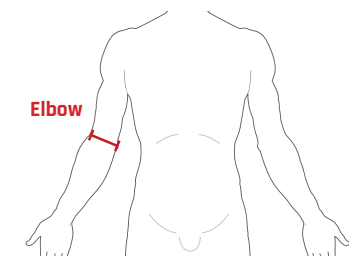

SIZING GUIDE IMPERIAL

MOTO COLLECTION

Product code	BACK PROTECTORS	Measurement	Ladies M	S	M	L	XL	
FF1024	Pro Sub 4K	Waist to shoulder	-	14" - 16"	16" - 18"	18" - 19¾"	19¾" - 21"	-
FF1042	Pro L2K Dynamic	Waist to shoulder	16" - 18"	16" - 18"	18½" - 20"	19¾" - 21½"	-	-
FF1054	FreeLite	Waist to shoulder	-	12½" - 14½"	14½" - 16"	16" - 17½"	-	-
	UPPER BODY	Measurement	XS	S	M	L	XL	
FF20132	EX-K Harness Adventure	Torso length	-	> 17"	17¼" - 18½"	18½"+	-	-
FF20122	EX-K Harness Flite +	Torso length	-	> 17"	17¼" - 18½"	18½"+	-	-
FF20112	EX-K Harness Flite	Torso length	-	> 17"	17¼" - 18½"	18½"+	-	-
FF40041	Rib Protector V2	Age	-	13 - 14 years	15 - 21 years	21 + years	-	-
		Chest	-	31" - 32½"	33" - 37"	37½" - 41"	-	-
		Measurement	S/M	S/M	L/XL	L/XL		
FF40131	Elite Chest Protector	Chest	-	39" - 43"	39" - 43"	44"+	44"+	-
	LIMB PROTECTORS	Measurement	XS	S	M	L	XL	
FF3114/FF3124	Pro Tube X-V 1 & 2	Elbow/Knee joint	-	10" - 12"	12¼" - 15¾"	16"+	-	-
FF7400/FF7410	Sport Tube 1 & 2	Elbow/Knee joint	-	10" - 12"	12¼" - 15¾"	16"+	-	-
FF2014	EX-K Arm Protector	Elbow joint	-	> 12"	12¼" - 13¾"	14"+	-	-
	ARMoured CLOTHING	Measurement	XS	S	M	L	XL / XXL	
FF3036/FF3046	Pro Shirt X-V 1 & 2	Chest	-	35" - 39"	40" - 44"	45" - 48"	49" - 53"	-
FF3109/FF3129	Pro Jacket X-V 1 & 2	Chest	-	37" - 41"	42" - 46"	47" - 50"	51" - 54"	-
FF3049/FF3059	Pro Vest X-V 1 & 2	Chest	-	35" - 39"	40" - 44"	45" - 48"	49" - 53"	-
FF30441/FF30442	Pro Pants X-V 1 & 2	Waist	-	30" - 33"	34" - 37"	38" - 41"	42" - 45"	-
FF30401/FF30402	Pro Shorts X-V 1 & 2	Waist	-	30" - 33"	34" - 37"	38" - 41"	42" - 45"	-
		Measurement	XS	S	M	L	XL	
FF7100/FF7110	Sport Shirt 1 & 2	Chest	32" - 35"	36" - 39"	40" - 44"	45" - 48"	49" - 52"	-
FF7200/FF7210	Sport Jacket 1 & 2	Chest	32" - 35"	36" - 39"	40" - 44"	45" - 48"	49" - 52"	-
FF7300/FF7310	Sport Pants 1 & 2	Waist	26" - 29"	30" - 33"	34" - 37"	38" - 41"	42" - 45"	-
		Measurement	XS	S	M	L	XL	XXL
FF3010	Contact Shorts	Waist	-	27" - 30"	31" - 32"	33" - 34"	35" - 36"	37" - 38"
	CLIMATE CONTROL	Measurement	XS	S	M	L	XL	XXL
FF6041	Tech 2 Base Layer Shirt	Chest	29" - 31"	32" - 35"	36" - 39"	40" - 43"	44" - 47"	-
FF6043	Tech 2 Base Layer Pants	Waist	26" - 29"	30" - 33"	34" - 37"	38" - 41"	42" - 45"	-
FF6044	Tech 2 Base Layer Balaclava	Universal	One size	One size	One size	One size	One size	One size
FF6045	Tech 2 Base Layer Neck Tube	Universal	One size	One size	One size	One size	One size	One size
FF5021	Tornado Advance Shirt	Chest	31" - 33"	34" - 36"	37" - 39"	40" - 42"	43" - 45"	46" - 48"
FF5022	Tornado Advance Pants	Waist	24" - 27"	28" - 31"	32" - 34"	35" - 38"	39" - 42"	43" - 46"
FF5023	Tornado Advance Balaclava	Universal	One size	One size	One size	One size	One size	One size
FF5024	Tornado Advance Neck Warmer	Universal	One size	One size	One size	One size	One size	One size
FF5025	Tornado Advance Gloves	Palm size	-	7"	7½" - 8"	8½" - 9"	9½" - 10"	-