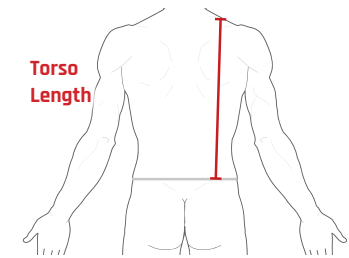

SIZING GUIDE IMPERIAL

MOTO COLLECTION

Product code	BACK PROTECTORS	Measurement	Ladies M	S	M	L	XL	
FF1024	Pro Sub 4K	Waist to shoulder	-	14" - 16"	16" - 18"	18" - 19¾"	19¾" - 21"	-
FF1042	Pro L2K Dynamic	Waist to shoulder	16" - 18"	16" - 18"	18½" - 20"	19¾" - 21½"	-	-
FF1054	FreeLite	Waist to shoulder	-	12½" - 14½"	14½" - 16"	16" - 17½"	-	-
	UPPER BODY	Measurement	XS	S	M	L	XL	
FF20132	EX-K Harness Adventure	Torso length	-	> 17"	17¼" - 18½"	18½"+	-	-
FF20122	EX-K Harness Flite +	Torso length	-	> 17"	17¼" - 18½"	18½"+	-	-
FF20112	EX-K Harness Flite	Torso length	-	> 17"	17¼" - 18½"	18½"+	-	-
FF40041	Rib Protector V2	Age	-	13 - 14 years	15 - 21 years	21 + years	-	-
		Chest	-	31" - 32½"	33" - 37"	37½" - 41"	-	-
		Measurement	S/M	S/M	L/XL	L/XL		
FF40131	Elite Chest Protector	Chest	-	39" - 43"	39" - 43"	44"+	44"+	-
	LIMB PROTECTORS	Measurement	XS	S	M	L	XL	
FF3114/FF3124	Pro Tube X-V 1 & 2	Elbow/Knee joint	-	10" - 12"	12¼" - 15¾"	16"+	-	-
FF7400/FF7410	Sport Tube 1 & 2	Elbow/Knee joint	-	10" - 12"	12¼" - 15¾"	16"+	-	-
FF2014	EX-K Arm Protector	Elbow joint	-	> 12"	12¼" - 13¾"	14"+	-	-
	ARMoured CLOTHING	Measurement	XS	S	M	L	XL / XXL	
FF3036/FF3046	Pro Shirt X-V 1 & 2	Chest	-	35" - 39"	40" - 44"	45" - 48"	49" - 53"	-
FF3109/FF3129	Pro Jacket X-V 1 & 2	Chest	-	37" - 41"	42" - 46"	47" - 50"	51" - 54"	-
FF3049/FF3059	Pro Vest X-V 1 & 2	Chest	-	35" - 39"	40" - 44"	45" - 48"	49" - 53"	-
FF30441/FF30442	Pro Pants X-V 1 & 2	Waist	-	30" - 33"	34" - 37"	38" - 41"	42" - 45"	-
FF30401/FF30402	Pro Shorts X-V 1 & 2	Waist	-	30" - 33"	34" - 37"	38" - 41"	42" - 45"	-
		Measurement	XS	S	M	L	XL	
FF7100/FF7110	Sport Shirt 1 & 2	Chest	32" - 35"	36" - 39"	40" - 44"	45" - 48"	49" - 52"	-
FF7200/FF7210	Sport Jacket 1 & 2	Chest	32" - 35"	36" - 39"	40" - 44"	45" - 48"	49" - 52"	-
FF7300/FF7310	Sport Pants 1 & 2	Waist	26" - 29"	30" - 33"	34" - 37"	38" - 41"	42" - 45"	-
		Measurement	XS	S	M	L	XL	XXL
FF3010	Contact Shorts	Waist	-	27" - 30"	31" - 32"	33" - 34"	35" - 36"	37" - 38"
	CLIMATE CONTROL	Measurement	XS	S	M	L	XL	XXL
FF6041	Tech 2 Base Layer Shirt	Chest	29" - 31"	32" - 35"	36" - 39"	40" - 43"	44" - 47"	-
FF6043	Tech 2 Base Layer Pants	Waist	26" - 29"	30" - 33"	34" - 37"	38" - 41"	42" - 45"	-
FF6044	Tech 2 Base Layer Balaclava	Universal	One size	One size	One size	One size	One size	One size
FF6045	Tech 2 Base Layer Neck Tube	Universal	One size	One size	One size	One size	One size	One size
FF5021	Tornado Advance Shirt	Chest	31" - 33"	34" - 36"	37" - 39"	40" - 42"	43" - 45"	46" - 48"
FF5022	Tornado Advance Pants	Waist	24" - 27"	28" - 31"	32" - 34"	35" - 38"	39" - 42"	43" - 46"
FF5023	Tornado Advance Balaclava	Universal	One size	One size	One size	One size	One size	One size
FF5024	Tornado Advance Neck Warmer	Universal	One size	One size	One size	One size	One size	One size
FF5025	Tornado Advance Gloves	Palm size	-	7"	7½" - 8"	8½" - 9"	9½" - 10"	-