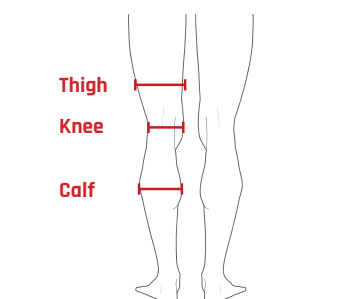

SIZING GUIDE IMPERIAL

MOTO COLLECTION

Product code	BACK PROTECTORS	Measurement	Ladies M	S	M	L	XL	
FF1024	Pro Sub 4K	Waist to shoulder	-	14" - 16"	16" - 18"	18" - 19¾"	19¾" - 21"	-
FF1042	Pro L2K Dynamic	Waist to shoulder	16" - 18"	16" - 18"	18½" - 20"	19¾" - 21½"	-	-
FF1054	FreeLite	Waist to shoulder	-	12½" - 14½"	14½" - 16"	16" - 17½"	-	-
	UPPER BODY	Measurement	XS	S	M	L	XL	
FF20132	EX-K Harness Adventure	Torso length	-	> 17"	17¼" - 18½"	18½"+	-	-
FF20122	EX-K Harness Flite +	Torso length	-	> 17"	17¼" - 18½"	18½"+	-	-
FF20112	EX-K Harness Flite	Torso length	-	> 17"	17¼" - 18½"	18½"+	-	-
FF40041	Rib Protector V2	Age	-	13 - 14 years	15 - 21 years	21 + years	-	-
		Chest	-	31" - 32½"	33" - 37"	37½" - 41"	-	-
		Measurement	S/M	S/M	L/XL	L/XL		
FF40131	Elite Chest Protector	Chest	-	39" - 43"	39" - 43"	44"+	44"+	-
	LIMB PROTECTORS	Measurement	XS	S	M	L	XL	
FF3114/FF3124	Pro Tube X-V 1 & 2	Elbow/Knee joint	-	10" - 12"	12¼" - 15¾"	16"+	-	-
FF7400/FF7410	Sport Tube 1 & 2	Elbow/Knee joint	-	10" - 12"	12¼" - 15¾"	16"+	-	-
FF2014	EX-K Arm Protector	Elbow joint	-	> 12"	12¼" - 13¾"	14"+	-	-
	ARMoured CLOTHING	Measurement	XS	S	M	L	XL / XXL	
FF3036/FF3046	Pro Shirt X-V 1 & 2	Chest	-	35" - 39"	40" - 44"	45" - 48"	49" - 53"	-
FF3109/FF3129	Pro Jacket X-V 1 & 2	Chest	-	37" - 41"	42" - 46"	47" - 50"	51" - 54"	-
FF3049/FF3059	Pro Vest X-V 1 & 2	Chest	-	35" - 39"	40" - 44"	45" - 48"	49" - 53"	-
FF30441/FF30442	Pro Pants X-V 1 & 2	Waist	-	30" - 33"	34" - 37"	38" - 41"	42" - 45"	-
FF30401/FF30402	Pro Shorts X-V 1 & 2	Waist	-	30" - 33"	34" - 37"	38" - 41"	42" - 45"	-
		Measurement	XS	S	M	L	XL	
FF7100/FF7110	Sport Shirt 1 & 2	Chest	32" - 35"	36" - 39"	40" - 44"	45" - 48"	49" - 52"	-
FF7200/FF7210	Sport Jacket 1 & 2	Chest	32" - 35"	36" - 39"	40" - 44"	45" - 48"	49" - 52"	-
FF7300/FF7310	Sport Pants 1 & 2	Waist	26" - 29"	30" - 33"	34" - 37"	38" - 41"	42" - 45"	-
		Measurement	XS	S	M	L	XL	XXL
FF3010	Contact Shorts	Waist	-	27" - 30"	31" - 32"	33" - 34"	35" - 36"	37" - 38"
	CLIMATE CONTROL	Measurement	XS	S	M	L	XL	XXL
FF6041	Tech 2 Base Layer Shirt	Chest	29" - 31"	32" - 35"	36" - 39"	40" - 43"	44" - 47"	-
FF6043	Tech 2 Base Layer Pants	Waist	26" - 29"	30" - 33"	34" - 37"	38" - 41"	42" - 45"	-
FF6044	Tech 2 Base Layer Balaclava	Universal	One size	One size	One size	One size	One size	One size
FF6045	Tech 2 Base Layer Neck Tube	Universal	One size	One size	One size	One size	One size	One size
FF5021	Tornado Advance Shirt	Chest	31" - 33"	34" - 36"	37" - 39"	40" - 42"	43" - 45"	46" - 48"
FF5022	Tornado Advance Pants	Waist	24" - 27"	28" - 31"	32" - 34"	35" - 38"	39" - 42"	43" - 46"
FF5023	Tornado Advance Balaclava	Universal	One size	One size	One size	One size	One size	One size
FF5024	Tornado Advance Neck Warmer	Universal	One size	One size	One size	One size	One size	One size
FF5025	Tornado Advance Gloves	Palm size	-	7"	7½" - 8"	8½" - 9"	9½" - 10"	-